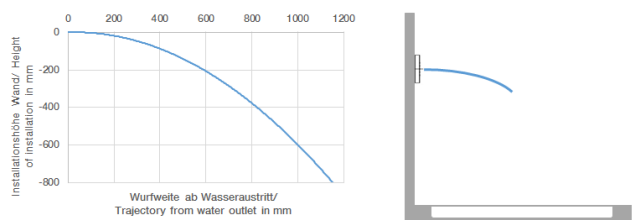

Required miscellaneous

xGRID Installation track 555 mm - 12 360 970 90

36 517 979

mm [inches]

Flow rate chart

Trajectory diagram

Certificates

WRAS_1304001. LGA_19489.